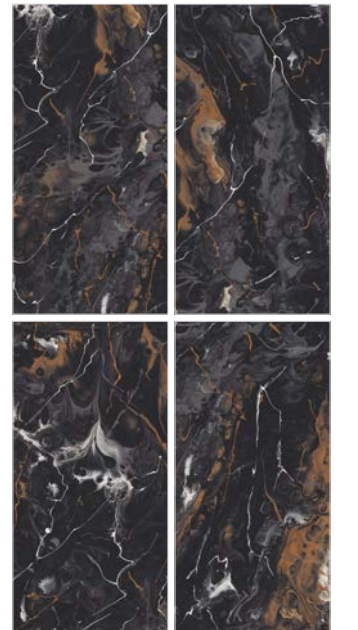

SUNHEARRT
CERAMIK | BATHWARE

24"x48" | 60x120cm

24"x24" | 60x60cm

12"x24" | 30x60cm

Random Faces : 5

FINISH	SHADE VARIANT
HIGH GLOSS	V1
PEI	DCOF
III	0.20 - 0.25

24"x48" | 60x120cm

24"x24" | 60x60cm