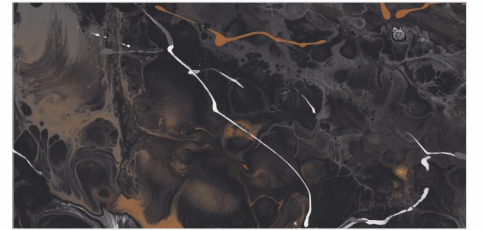

SUNHEARRT
CERAMIK | BATHWARE

24"x48" | 60x120cm

24"x24" | 60x60cm

12"x24" | 30x60cm

Random Faces : 5

FINISH	SHADE VARIANT
HIGH GLOSS	V1
PEI	DCOF
III	0.20 - 0.25

24"x48" | 60x120cm

24"x24" | 60x60cm