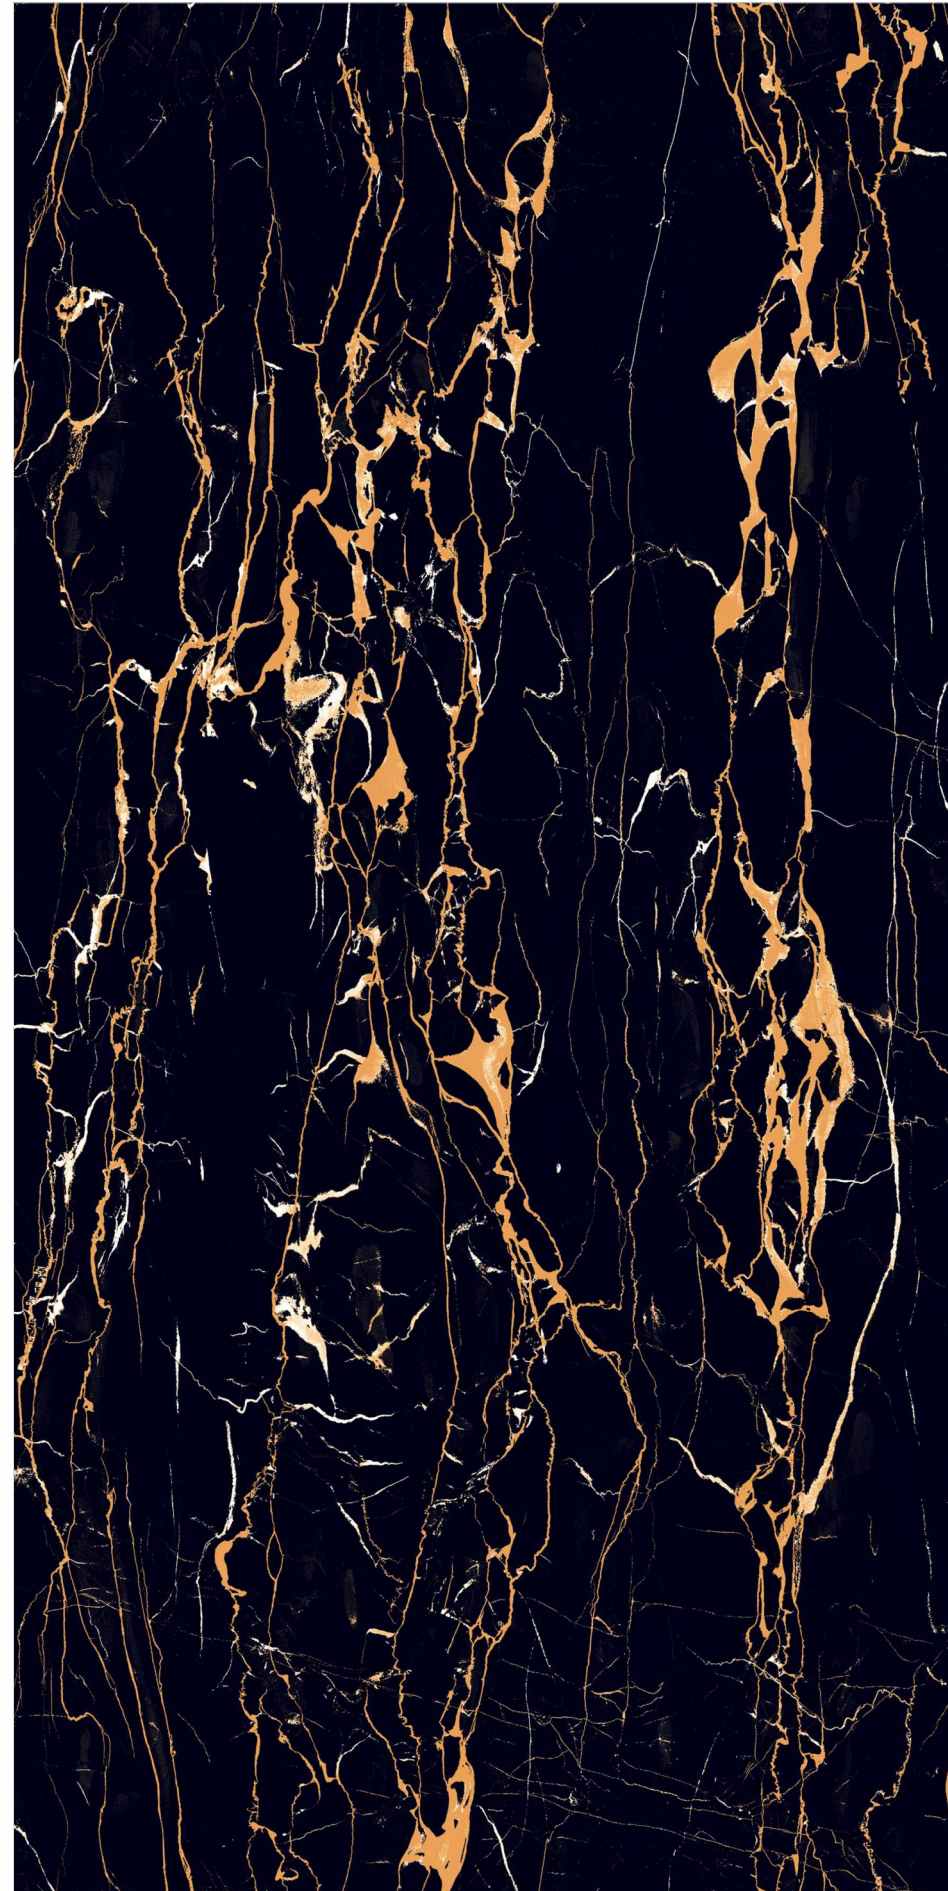

FINISH	SHADE VARIANT
HIGH GLOSS	V1
PEI	DCOF
III	0.20 - 0.25

24"x48" | 60x120cm

24"x24" | 60x60cm

12"x24" | 30x60cm

Random Faces : 4

FINISH	SHADE VARIANT
HIGH GLOSS	V1
PEI	DCOF
III	0.20 - 0.30

24"x48" | 60x120cm