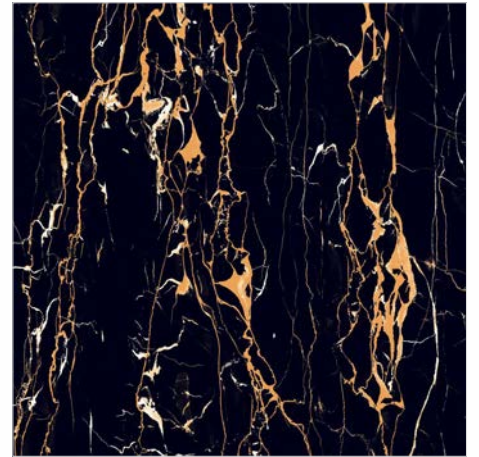

24"x24" | 60x60cm

12"x24" | 30x60cm

Random Faces : 4

FINISH	SHADE VARIANT
HIGH GLOSS	V1
PEI	DCOF
III	0.20 - 0.30

Artistic
nature

A collection of glazed vitrified tiles fabricated from the artistry of nature to furnish classy interior style.