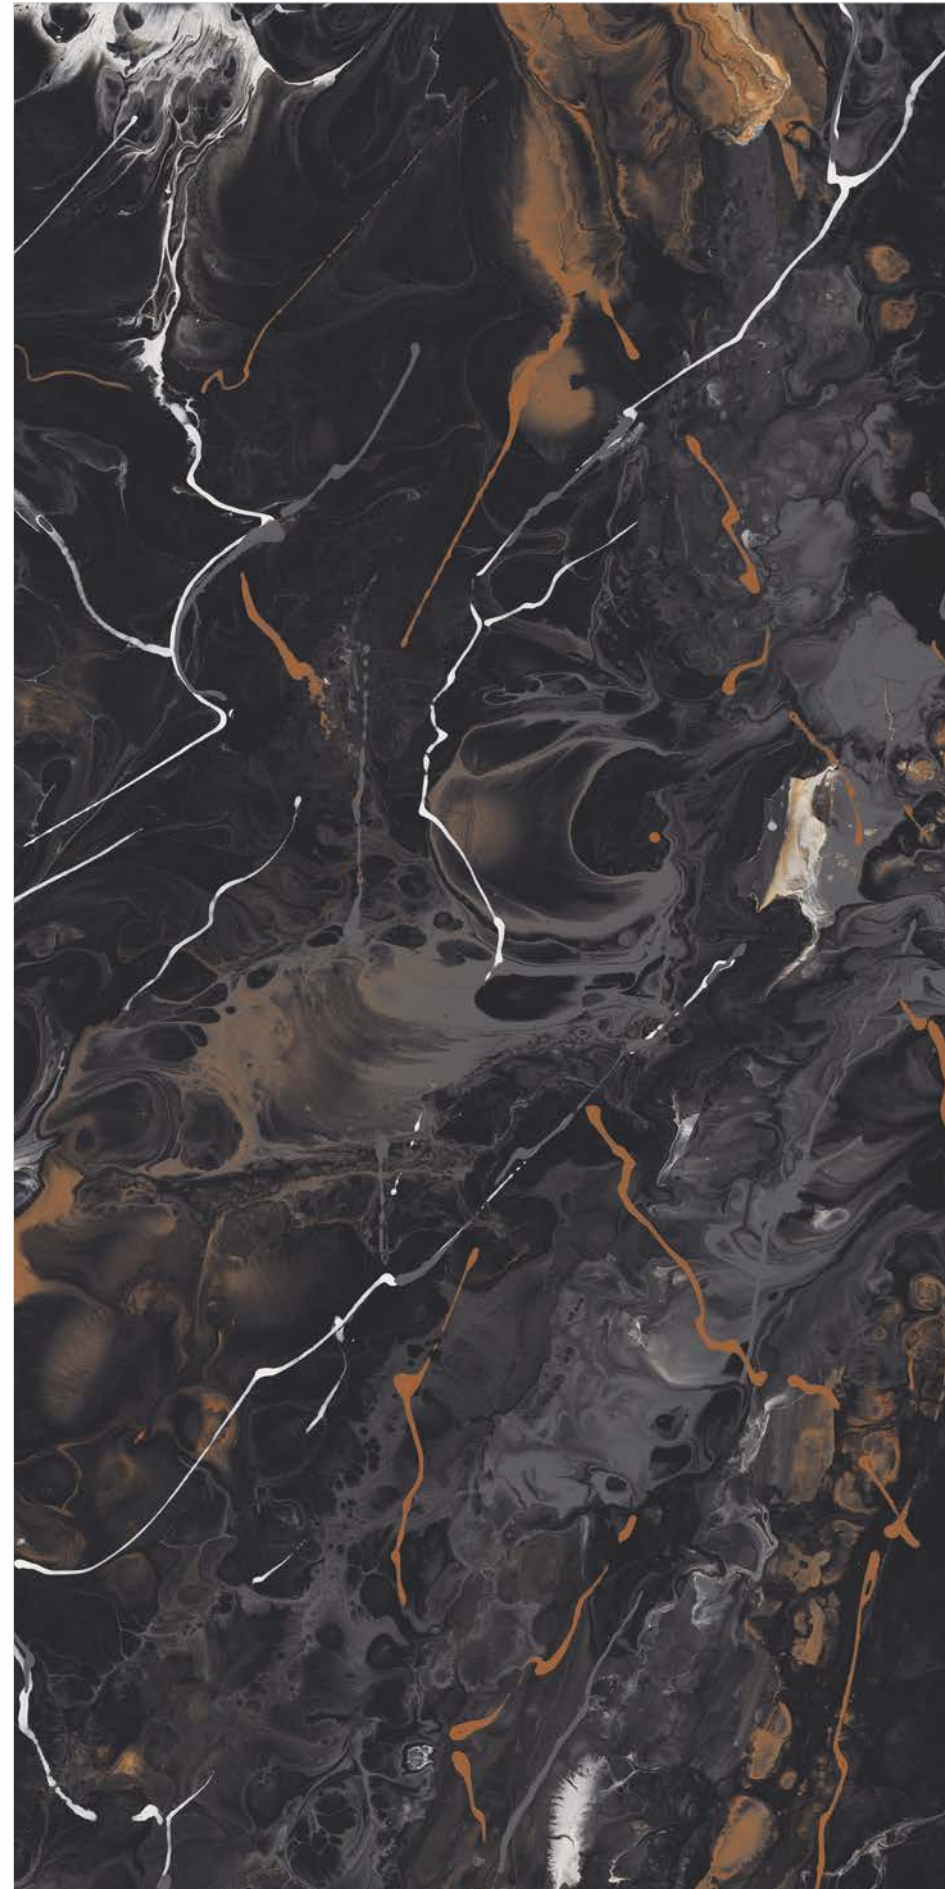

■ BLACK MURAL

SUNHEARRT
CERAMIK | BATHWARE

24"x48" | 60x120cm