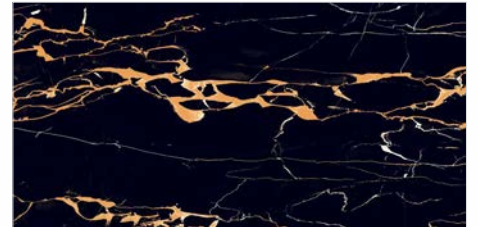

24"x24" | 60x60cm

12"x24" | 30x60cm

Random Faces : 4

FINISH	SHADE VARIANT
HIGH GLOSS	V1
PEI	DCOF
III	0.20 - 0.30

Artistic
nature

A collection of glazed vitrified tiles fabricated from the artistry of nature to furnish classy interior style.