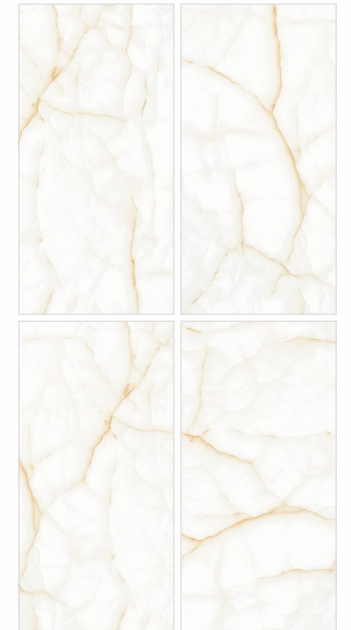

Random Faces : 1

FINISH	SHADE VARIANT
GLOSSY	V1
PEI	DCOF
III	0.20 - 0.30

24"x48" | 60x120cm

24"x24" | 60x60cm

12"x24" | 30x60cm

Random Faces : 4

FINISH	SHADE VARIANT
GLOSSY	V1
PEI	DCOF
III	0.20 - 0.30

24"x48" | 60x120cm